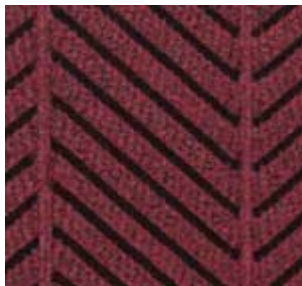

# View Color Choices Below for the WATERHOG™ Grand Premier Mats by the Andersen Company

**WATERHOG** *Grand Premier*

STYLE: One End Round

171 Indigo

175 Chesnut Brown

172 Southern Pine

174 Maroon

170 Black Smoke

176 Khaki

173 Gray Ash

177 Regal Red